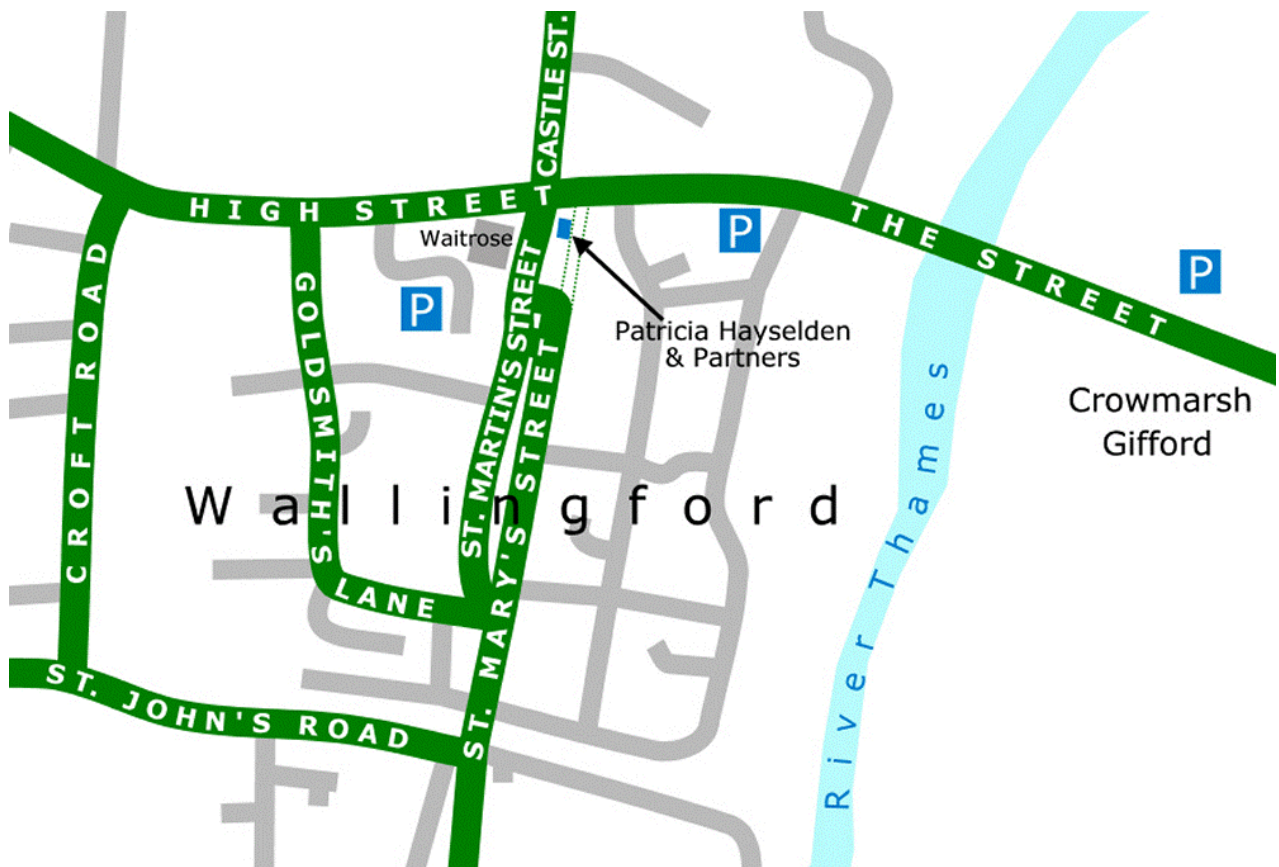

Our practice is in the pedestrianised north end of St. Mary's Street.

Car Parking: Although car parks are indicated on the map, you should check the charges and conditions if you decide to use one.

[www.nprinceopticians.co.uk/wallingford](http://www.nprinceopticians.co.uk/wallingford)  
or [www.patriciahayseldenandpartners.co.uk](http://www.patriciahayseldenandpartners.co.uk)  
Patricia Hayselden & Partners is a Norman Prince & Partners practice.  
[www.nprinceopticians.co.uk](http://www.nprinceopticians.co.uk)